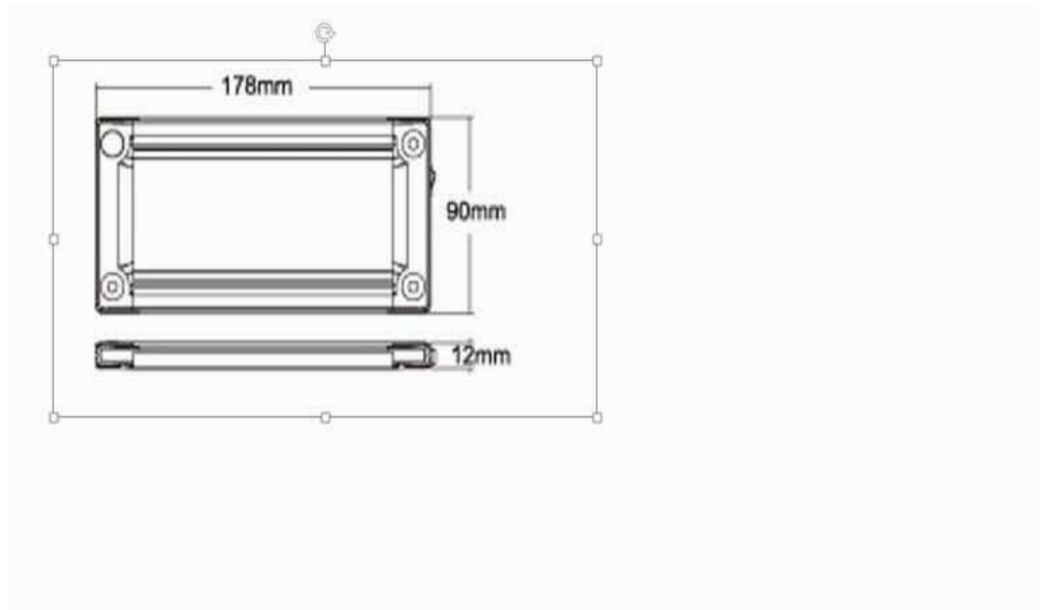

auto electrical parts

Technical Information Sheet

Part No. 0-668-70

Small Interior Light

Durite's small interior light consists of 42 square LED's.
On/off switch. DC 10-30 volts. Frosted Lens.

Technical Drawing (not to scale)

Specification

Voltage	10-30 Volts DC
Material:	Lens: MS. Base: Aluminum and ABS Plastic
Colour	White
No. of LED's	42
Lumen's	823 Lumen's
Certificate	ECE R10.
Dimensions	Please see above

The information contained in this document is correct to the best of our knowledge at the time of printing. However, specifications may change at any time without notice.